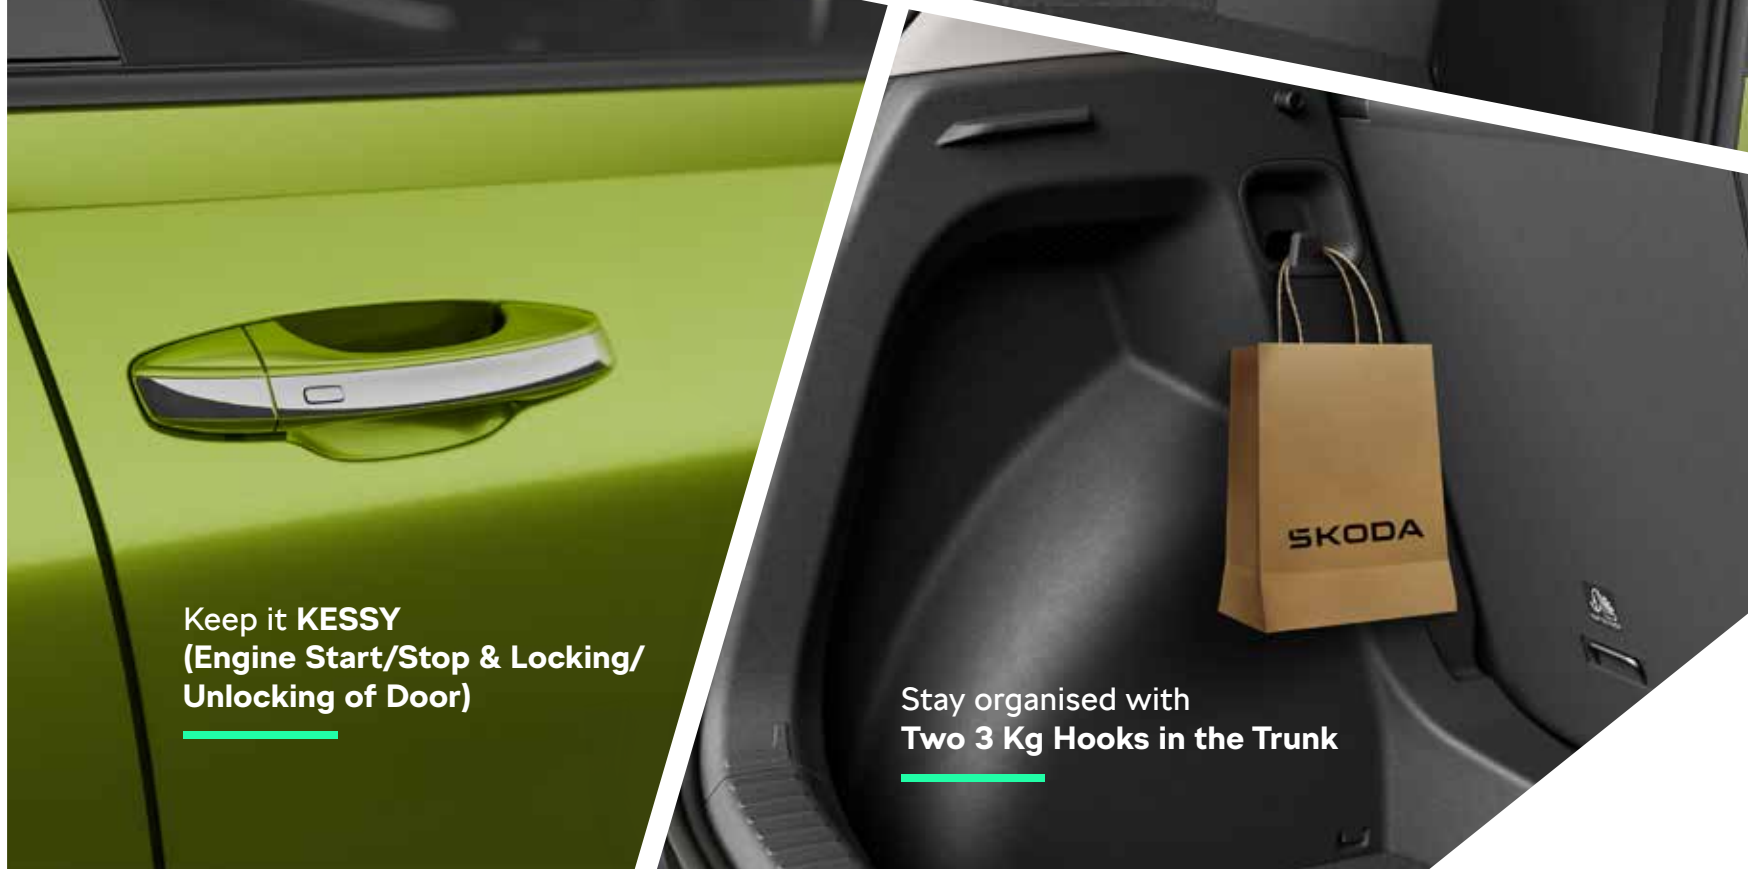

Keep it **KESY**
(Engine Start/Stop & Locking/
Unlocking of Door)

Stay organised with
Two 3 Kg Hooks in the Trunk