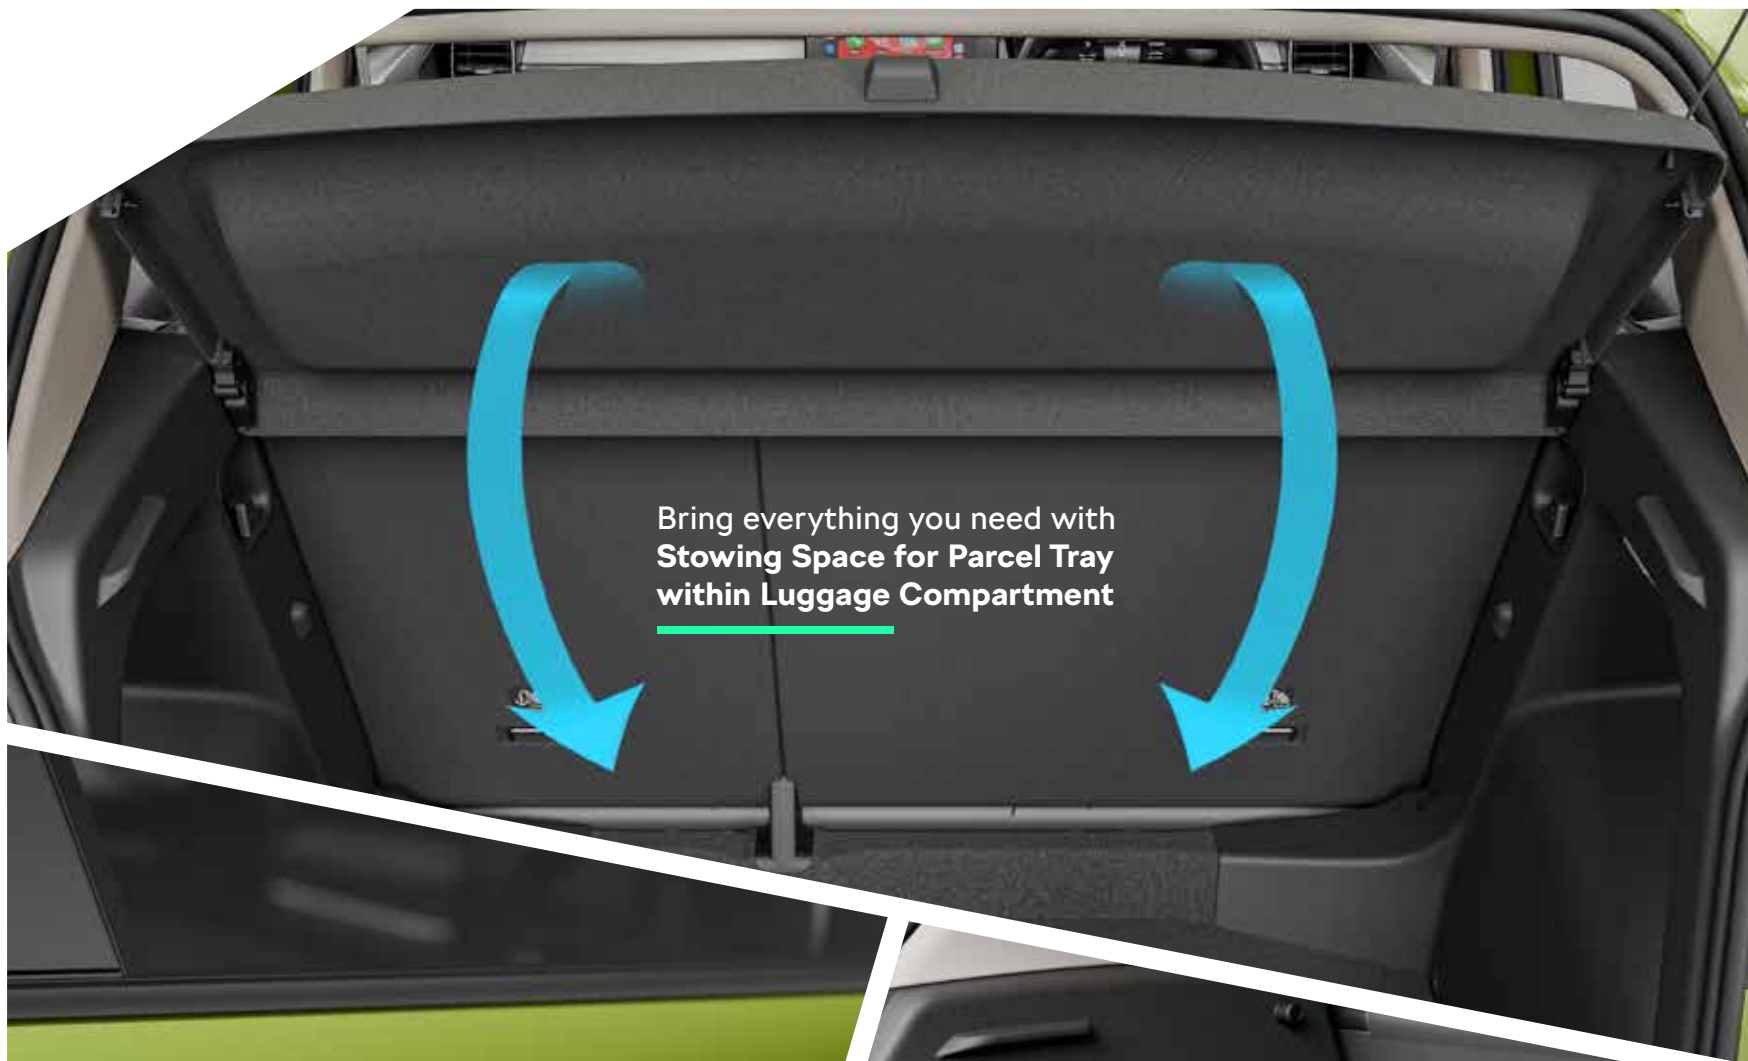

- 85 Kw Power
- 178 Nm Torque
- 6-Speed Manual & Automatic Transmissions

Stay hassle-free with
Wireless Phone Charging

Tech-forward
**Climatronic - Auto A/C with
Control Touch Panel & Air Care Function**

Sit back and relax with
Comfortable Rear Armrest

Get comfy with
Adjustable Headrest

Bring everything you need with
Stowing Space for Parcel Tray
within Luggage Compartment

Keep it **KESY**
(Engine Start/Stop & Locking/
Unlocking of Door)

Stay organised with
Two 3 Kg Hooks in the Trunk

Rear View Camera - with Static Guidelines
so you stay on guard

Leatherette Seats
that feel epic

A close-up photograph of a smartphone resting in a dedicated pocket on the interior panel of a car door. The phone's screen is lit up, showing a colorful display. The surrounding interior is dark grey or black.

Always in sight with
Smartphone Pocket

A photograph of a car door's interior panel, showing a bright green trim. Two red circular markers are placed on the panel, with a circular inset providing a magnified view of one of these markers, highlighting the reflective safety tape.